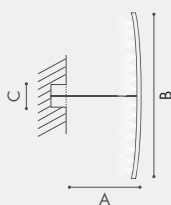

DRIVER

VOLTAGE

ALBATROS

Marco Pagnoncelli - 2014

Lampada curvata da incasso a soffitto o parete, a luce indiretta, realizzata in trafilata di ottone 7x7mm. Disponibile in 3 misure e diverse potenze luminose. Illuminazione a microstrisce LED ad alta efficienza luminosa. Finiture colore: verniciato bianco (BI), cromo (CR).

Wall or ceiling flush mounting curved lamp, indirect light made of 7x7 mm brass profile. Available in 3 sizes and various light intensities. High lighting efficiency LED micro-strips. Available in: white varnish (BI), chrome (CR). **TRIAC Dimming - Works with most of the existing TRIAC dimmers.**

ALBATROS.i90i - LED Driver included. Driver requires remote installation.

ALBATROS.i110i - LED Driver included. Driver requires remote installation.

casings DRYWALL COD. CA.80

Art.	W	V	Lumen	°K led	A cm	B cm	Foro C cm	D cm	E cm
ALBATROS.i70i	6,92	12	600	3000	8(3.1")/25(9.8")	70(27.6")	6(2.4")	2,0(0.8")	7(2.8")
ALBATROS.i90i	10,56	12	880	3000	8(3.1")/25(9.8")	90(35.4")	6(2.4")	2,0(0.8")	7(2.8")
ALBATROS.i110i	13,20	12	1100	3000	8(3.1")/25(9.8")	110(43.3")	6(2.4")	2,0(0.8")	7(2.8")