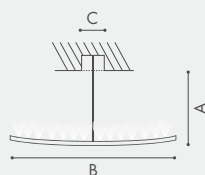

DRIVER

VOLTAGE

ALBATROS

Marco Pagnoncelli - 2014

Lampada curvata da incasso a soffitto o parete, a luce indiretta, realizzata in trafilata di ottone 7x7mm. Disponibile in 3 misure e diverse potenze luminose. Illuminazione a microstrisce LED ad alta efficienza luminosa. Finiture colore: verniciato bianco (BI), cromo (CR).

Wall or ceiling flush mounting curved lamp, indirect light made of 7x7 mm brass profile. Available in 3 sizes and various light intensities. High lighting efficiency LED micro-strips. Available in: white varnish (BI), chrome (CR). **TRIAC Dimming - Works with most of the existing TRIAC dimmers.**

ALBATROS.i90i - LED Driver included. Driver requires remote installation.

ALBATROS.i110i - LED Driver included. Driver requires remote installation.

casings DRYWALL COD. CA.80

Art.	W	V	Lumen	°K led	A cm	B cm	Foro C cm	D cm	E cm
ALBATROS.i70i	6,92	12	600	3000	8(3.1")/25(9.8")	70(27.6")	6(2.4")	2,0(0.8")	7(2.8")
ALBATROS.i90i	10,56	12	880	3000	8(3.1")/25(9.8")	90(35.4")	6(2.4")	2,0(0.8")	7(2.8")
ALBATROS.i110i	13,20	12	1100	3000	8(3.1")/25(9.8")	110(43.3")	6(2.4")	2,0(0.8")	7(2.8")