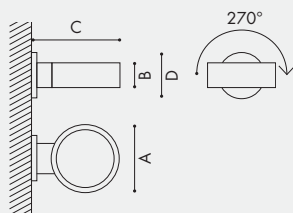

## FINISH

BI = WHITE

NE = BLACK

AL = POLISHED ALUMINIUM

BI

NE

AL

Art.	W	V	Attacco/Socket	Lumen	°K led	A cm	B cm	C cm	D cm
ANELLO.20	20	120	-	1400	3000	13.5(5.3")	4,5(1.8")	17(6.7")	9(3.5")
ANELLO.8	8	120	-	700	3000	13.5(5.3")	4,5(1.8")	17(6.7")	9(3.5")

INPUT VOLTAGE 120V

INSTALLATION NOTE: Comes with 4" ROUND BACKPLATE to cover the junction box